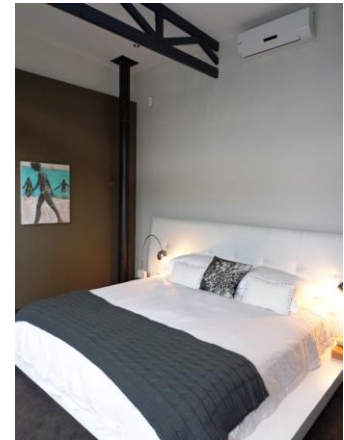

## Bedrooms & bathrooms

Bed 1	The master bedroom has a king size extra length bed, enjoying large glass windows and a magnificent view of the mountain – giving you the feeling of being in a tree house. This spectacular bedroom features a large modern open plan bathroom and walk in wardrobe and a stunning private deck. Upstairs.
Bed 2	Double bedroom with a queen size bed, with beautiful en-suite bathroom. A private balcony leads from this bedroom. Upstairs.
Bed 3	Double Bedroom leading onto the forested garden. En-suite shower room. Downstairs.
Bed 4	Double bed with beautiful garden views and en-suite shower room. Upstairs.
Bath 1	The en-suite bathroom to the master bedroom is unique with a glass shower, massive shower heads, double basin and top quality designer finishes.
Bath 2	En-suite to bed 2 with bath, shower, basin and toilet.
Bath 3	En-suite to bed 3 with shower, basin and toilet.
Bath 4	En-suite to bed 4 with shower, basin and toilet.
Bath 5	Family bathroom, modern and beautiful - with bath, shower, basin and toilet.