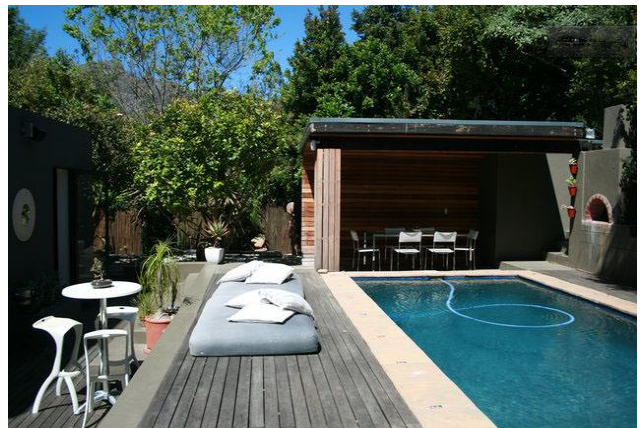

### Summary

At the end of a sand path, in the Hout Bay Valley close to Constantia Nek, lies this luxurious haven in the forest. Away from the crowds - yet close to the beach, shops and restaurants. Inspiring zen gardens and amazing trendy interior design with personal touches. This unique villa has a modern contemporary design built around beautiful mountain views and its natural surrounds. Private home with large exclusive garden and sparkling pool.

### Living

This is a very spacious luxury home. Large open plan lounge, dining and kitchen area, with a large scullery. The living areas are spacious and equipped with modern appliances - Flatscreen TV, DVD and Sound system. Fully equipped with all home comforts you can possibly imagine.

  
Cape Villa Collection

The modern open-plan kitchen has large white working surfaces, a bar counter facing the forested garden and pool. Separate scullery with ample space. Fully equipped with modern appliances including gas stove.

## Leisure

The covered relaxation area with comfortable Bali style day-bed creates a relaxed atmosphere to unwind around the pool. Sun loungers at the pool, and outdoor dining table. The large fully established green garden is very private. Few minutes away from the beach and the heart of Hout Bay Village and the Constantia Wine Route.